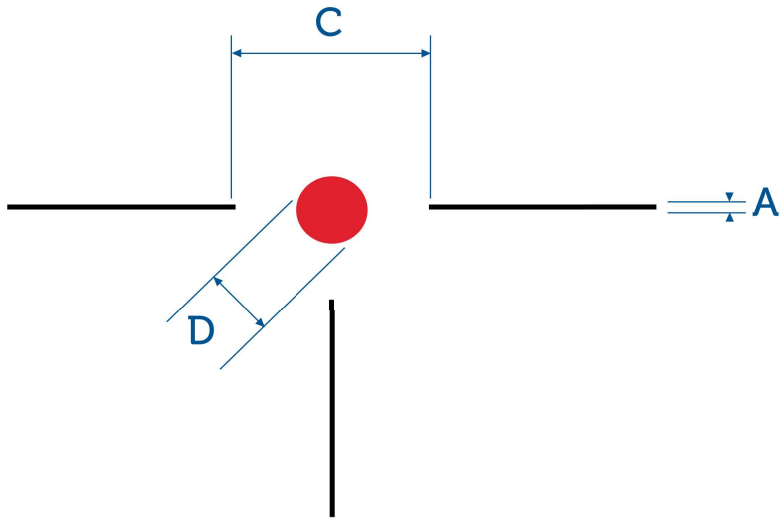

KDot 2

RD illuminated.

The next level of fast shooting, driven game hunting reticles, the KDot 2 incorporates a robust center red dot framed by distinctive horizontal and vertical guide lines. Makes for quick target acquisition on wild boar or dangerous game simple and accurate.

MeoPro Optika6 1-6x24 RD FFP

	Dimensions				
	cm/100m	in/100yd	MOA	mRad	Power
A	3,0	1,08	1,03	0,30	
C	140,0	50,40	48,13	14,00	
D	15,0	5,40	5,16	1,50	

MeoPro Optika6 1-6x24 RD SFP
MeoStar R2 1-6x24 RD
MeoStar R2 1-6x24 RD/MR

	Dimensions				
	cm/100m	in/100yd	MOA	mRad	Power
A	0,5	0,18	0,17	0,05	6x
C	140,0	50,40	48,13	14,00	6x
D	5,0	1,80	1,72	0,50	6x